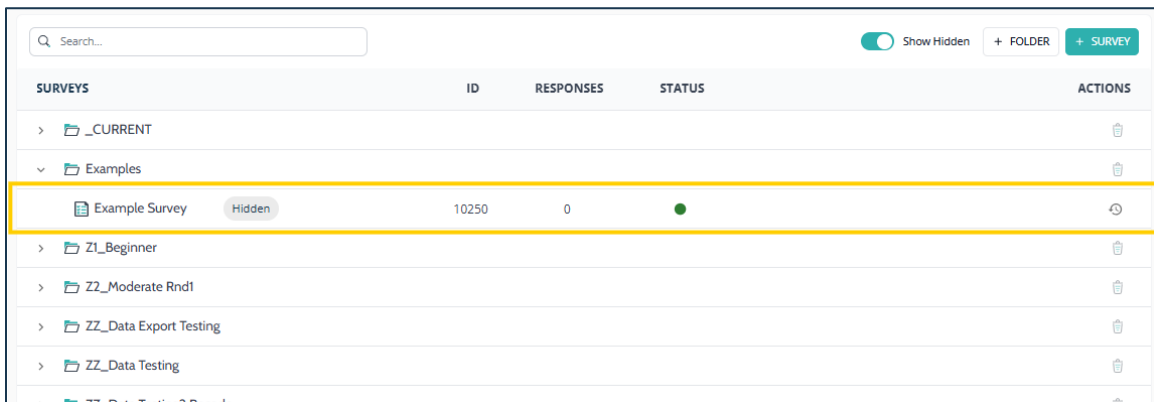

If you click the arrow the hidden survey(s) will appear in the list with the indicator “hidden” to the right of the survey title.