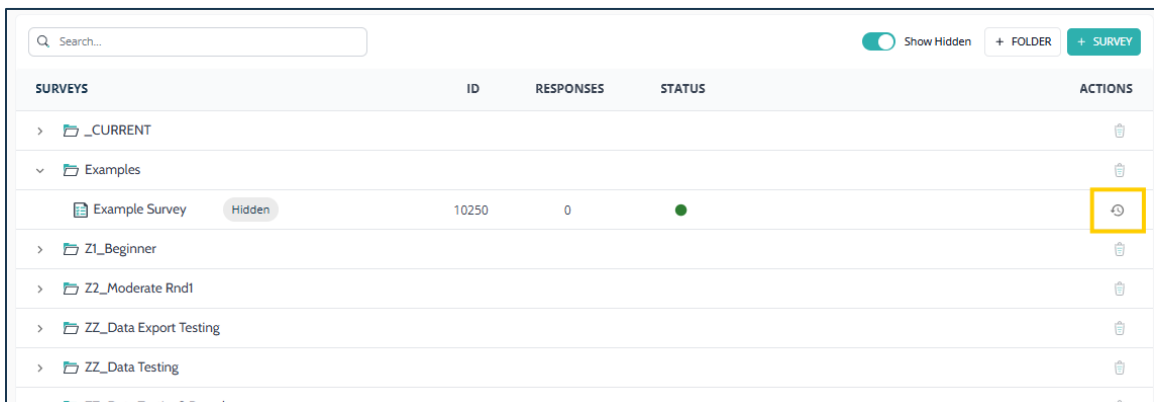

This will redirect you to a list of your surveys.

If you look at the image below, you may notice that the “Examples” folder does not have an arrow that indicates that the folder has surveys within it and can be expanded.

This is because the survey has been hidden.

Step 2: Recover the Survey

To recover a hidden survey, you will need to click the “Show Hidden” toggle at the top right-hand corner of the survey list. As you can see in the image below, once this toggle is activated, the arrow to expand the folder appears next to the folder, indicating that there are now one or more surveys within the folder.

If you click the arrow the hidden survey(s) will appear in the list with the indicator “hidden” to the right of the survey title.

Find the survey you wish to recover and to the far right-hand side of the screen, in line with the survey you wish to select, is an “Unhide” icon, indicated below.